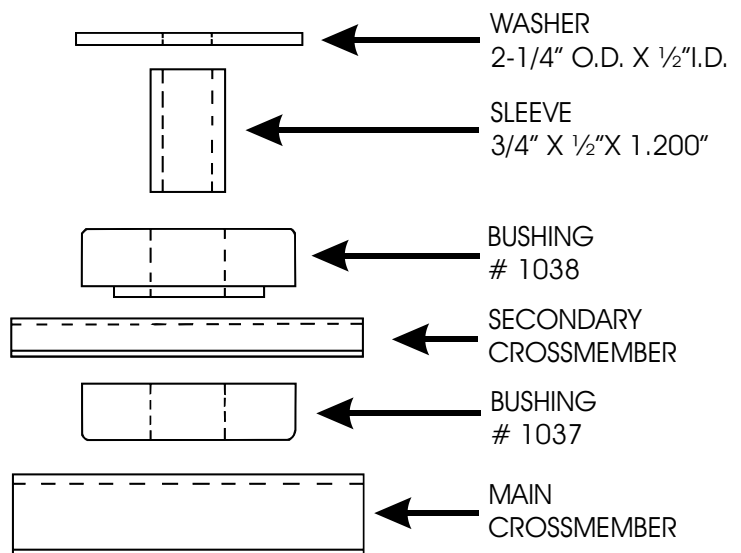

SMAR107 BRH
17107

Installation instructions

For set # 3.1109

1982-92 Camaro-Firebird
Secondary crossmember mounts

1131 VIA CALLEJON, SAN CLEMENTE, CA 92673

© 2007 Energy Suspension. All rights reserved.
May not be reproduced, in any form, or by any means,
without the written consent of Energy Suspension.

Important:

Before reassembling x-member.
Check for cracks at main
transmount mounting area. IF
cracked, it mst be replaced or
repaired. Recommended for use
with polyurethane main transmission
mount. Part #3-1108