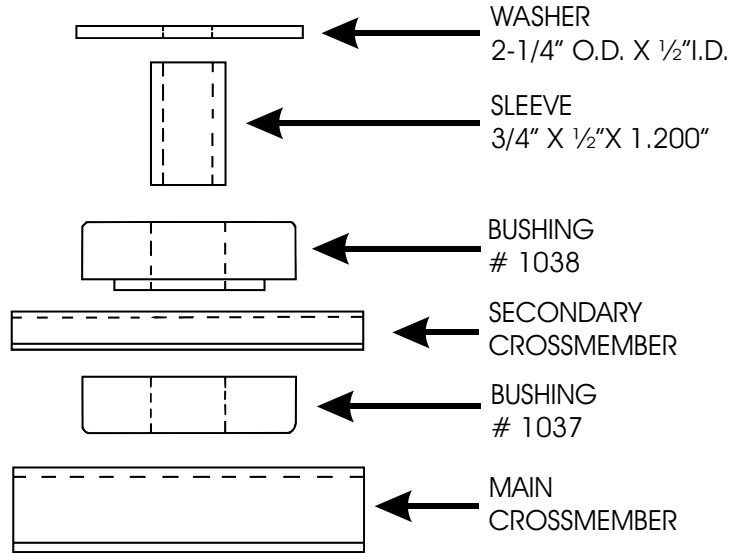

Installation instructions

For set # 3.1109

1982-92 Camaro-Firebird
Secondary crossmember mounts

1131 VIA CALLEJON, SAN CLEMENTE, CA 92673

© 2007 Energy Suspension. All rights reserved.
May not be reproduced, in any form, or by any means,
without the written consent of Energy Suspension.

Important:

Before reassembling x-member.
Check for cracks at main
transmount mounting area. IF
cracked, it mst be replaced or
repaired. Recommended for use
with polyurethane main transmission
mount. Part #3-1108